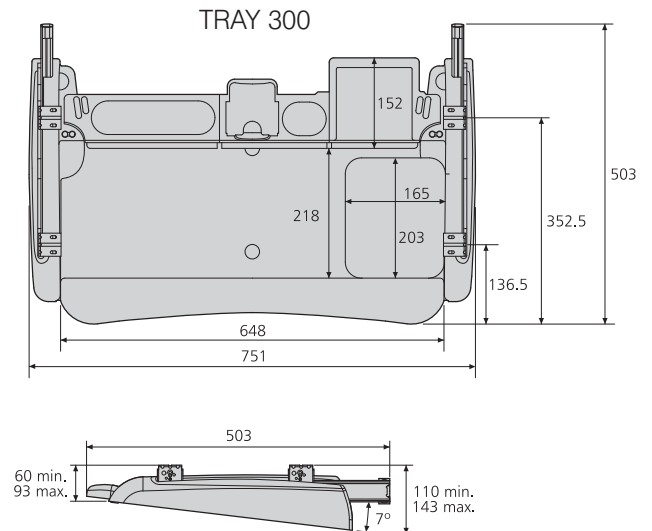

Basic tray

- Load rating up to 25kg
- Mouse surface is swivel mounted for storage under narrow desktops
- Mounted on high quality Accuride slides for stability and easy stowage
- Black foam palm rest
- Tray available in black or silver
- Order codes:
  Black: EGTRAY-201BK
  Silver: EGTRAY-201SL

Plateau de base

- Charge jusqu'à 25kg
- Le plateau de souris est pivotant afin de pouvoir le ranger sous les bureaux étroits
- Monté sur glissières Accuride de qualité supérieure pour assurer la stabilité et la facilité de rangement
- Repose-poignet en mousse noire
- Plateau pour clavier disponible en noir ou argenté
- Code de commande
  Noir: EGTRAY-201BK
  Argenté: EGTRAY-201SL

Einfacher Auszug

- Lastwert bis 25kg
- Aussen montierte, schwenkbare Mauseauflage für die Verwahrung unter schmalen Schreibtischoberflächen
- Für Stabilität und einfaches Verstauen, auf hochwertige Accuride Teleskopschienen montiert
- Schaumstoff-Handballenauflage in Schwarz
- Tastaturauszug in Schwarz oder Silber erhältlich
- Bestellnummer:
  Schwarz: EGTRAY-201BK
  Silber: EGTRAY-201SL