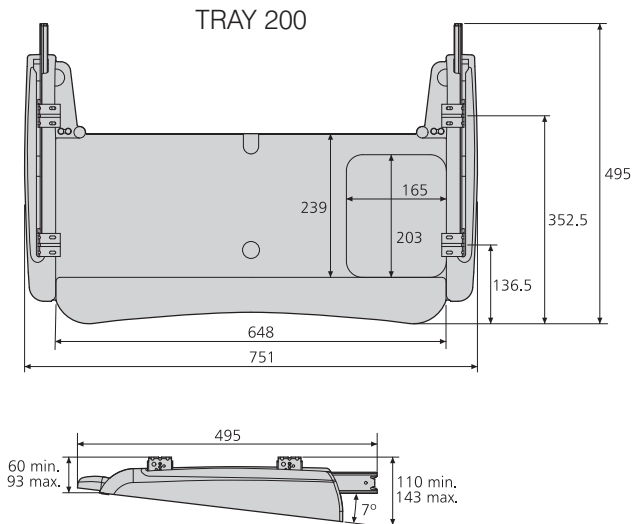

Basic tray

- Load rating up to 25kg
- Mouse surface is swivel mounted for storage under narrow desktops
- Mounted on high quality Accuride slides for stability and easy stowage
- Black foam palm rest
- Tray available in black or silver
- Order codes:
  Black: EGTRAY-201BK
  Silver: EGTRAY-201SL

Plateau de base

- Charge jusqu'à 25kg
- Le plateau de souris est pivotant afin de pouvoir le ranger sous les bureaux étroits
- Monté sur glissières Accuride de qualité supérieure pour assurer la stabilité et la facilité de rangement
- Repose-poignet en mousse noire
- Plateau pour clavier disponible en noir ou argenté
- Code de commande
  Noir: EGTRAY-201BK
  Argenté: EGTRAY-201SL

Einfacher Auszug

- Lastwert bis 25kg
- Aussen montierte, schwenkbare Mauseauflage für die Verwahrung unter schmalen Schreibtischoberflächen
- Für Stabilität und einfaches Verstauen, auf hochwertige Accuride Teleskopschienen montiert
- Schaumstoff-Handballenauflage in Schwarz
- Tastaturauszug in Schwarz oder Silber erhältlich
- Bestellnummer:
  Schwarz: EGTRAY-201BK
  Silber: EGTRAY-201SL