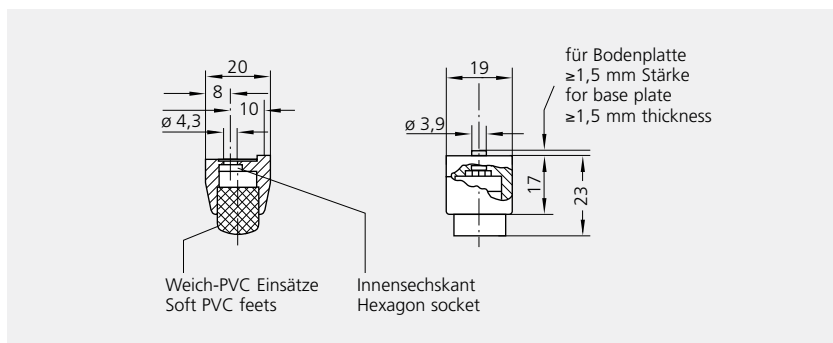

Fuß ohne Aufsteller Leg without Lift Lever	Bestell-Nr. Order no.
lichtgrau / light grey	GZ-23.000.52
schwarz / black	GZ-23.000.44

Alle Maße in mm. / All dimensions in mm.