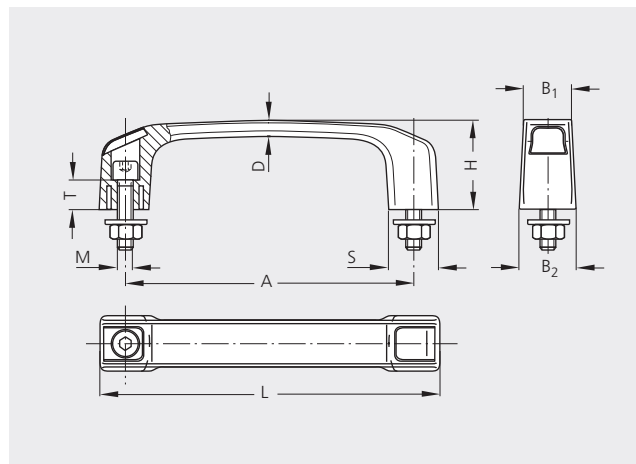

**Stress resistance:**

min. 1.000 N.

**Scope of delivery:**

Including black galvanized cheese head screws (chromium VI free) with hexagon sockets DIN 912 and galvanized nuts DIN 934 with washers DIN 125.