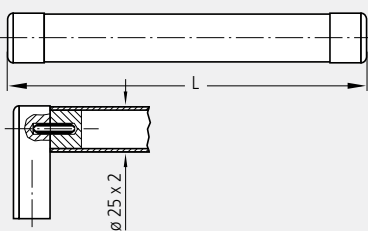

Fit together tubular handles.

Material and surface:

Version A:

Handle shanks and connecting profiles of extruded aluminium AlMgSi 0.5. Clamping sleeves of stainless steel.

Handle shanks anodized with dull bright finish, connecting profiles fine ground and anodized. Handle finish in various colour combinations.

Version B:

Handle shanks of extruded aluminium AlMgSi 0.5; black anodized with dull bright finish.

Connection tube $\varnothing 25 \times 2$ of stainless steel, clamping parts of stainless steel or aluminium.

Stress resistance:

min. 1.000 N.

Note:

Other handle lengths or colour combinations on request.

**Ausführung A
Version A**

**Ausführung B
Rohr aus Edelstahl
Version B
Tube of stainless steel**

Griffsteg, Ausführung A Grip ledge, Version A

naturfarben
natural colour

schwarz
black

Griffsteg, Ausführung B Grip ledge, Version B

Rohr Edelstahl
Tube stainless steel

A	L	Schenkelfarbe Shank colour		Bestell-Nr. Order no.	Bestell-Nr. Order no.	Bestell-Nr. Order no.
		natur natural	schwarz black	A3-25.200.N01 A3-25.200.S01	A3-25.200.N04 A3-25.200.S04	– A3-25.200.S37
200	220	natur natural	schwarz black	A3-25.200.N01 A3-25.200.S01	A3-25.200.N04 A3-25.200.S04	– A3-25.200.S37
		250	270	natur natural	schwarz black	A3-25.250.N01 A3-25.250.S01
300	320	natur natural	schwarz black	A3-25.300.N01 A3-25.300.S01	A3-25.300.N04 A3-25.300.S04	– A3-25.300.S37
		400	420	natur natural	schwarz black	A3-25.400.N01 A3-25.400.S01