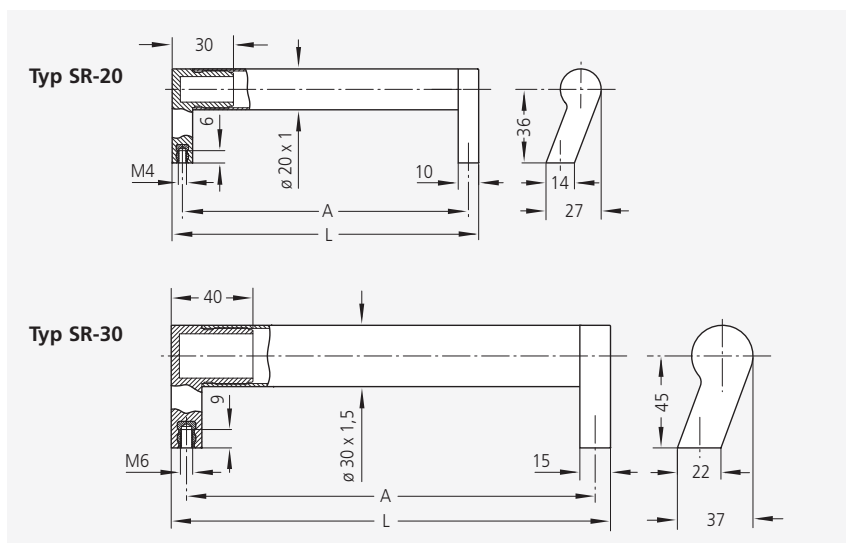

### Handle Series SR

Slanting tube handles in modern industrial design.

**Material and surface:**  
Handle shanks of heavy duty polyamide PA 6, glass ball reinforced with fine structure; black or aluminium coloured. Threaded brass bushings. Connecting tube of aluminium AlMgSi 0.5; matt anodized with dull bright finish or stainless steel, material no. 1.4301; fine ground.

**Design advantages:**  
Firm fitting of tube on clamping bars by polyamide insert.

**Stress resistance:**  
min. 800 N.

**Note:**  
Other handle lengths and tube colours available on request.

A	Schenkelfarbe Shank colour	Typ SR-20		L	Typ SR-30		L
		Rohr Aluminium Tube aluminium Bestell-Nr. Order no.	Rohr Edelstahl Tube stainless steel Bestell-Nr. Order no.		Rohr Aluminium Tube aluminium Bestell-Nr. Order no.	Rohr Edelstahl Tube stainless steel Bestell-Nr. Order no.	
150	aluminium / aluminium schwarz / black	SR-20.150.N01 SR-20.150.S01	- SR-20.150.S37	160	SR-30.150.N01 SR-30.150.S01	- SR-30.150.S37	165
200	aluminium / aluminium schwarz / black	SR-20.200.N01 SR-20.200.S01	- SR-20.200.S37	210	SR-30.200.N01 SR-30.200.S01	- SR-30.200.S37	215
250	aluminium / aluminium schwarz / black	SR-20.250.N01 SR-20.250.S01	- SR-20.250.S37	260	SR-30.250.N01 SR-30.250.S01	- SR-30.250.S37	265
300	aluminium / aluminium schwarz / black	SR-20.300.N01 SR-20.300.S01	- SR-20.300.S37	310	SR-30.300.N01 SR-30.300.S01	- SR-30.300.S37	315
350	aluminium / aluminium schwarz / black	SR-20.350.N01 SR-20.350.S01	- SR-20.350.S37	360	SR-30.350.N01 SR-30.350.S01	- SR-30.350.S37	365
400	aluminium / aluminium schwarz / black	SR-20.400.N01 SR-20.400.S01	- SR-20.400.S37	410	SR-30.400.N01 SR-30.400.S01	- SR-30.400.S37	415
500	aluminium / aluminium schwarz / black	-	-	510	SR-30.500.N01 SR-30.500.S01	- SR-30.500.S37	515
600	aluminium / aluminium schwarz / black	-	-	610	SR-30.600.N01 SR-30.600.S01	- SR-30.600.S37	615