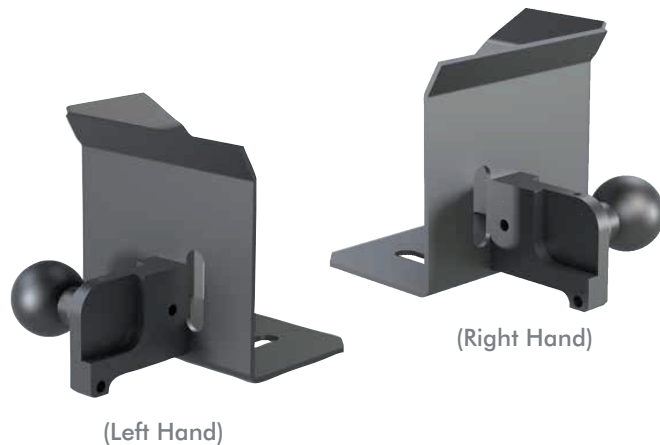

Accelerate® Tooling Collection | Dimensions

GTS-100 32mm Ball 80mm Shovel

Optional spare parts

28.58mm Ball
GTS-WB-B112-L
GTS-WB-B112-R

32mm Ball
GTS-WB-32B-L
GTS-WB-32B-R

Material: Steel

Model Number	Weight
GTS-100-85-80LH-A	656g [1.45 lb]
GTS-100-85-80RH-A	

GTS-100 32mm Ball 100mm Shovel

Material: Steel

Model Number	Weight
GTS-100-85-100LH-A	730g [1.61 lb]
GTS-100-85-100RH-A	

Dimensions and technical information are subject to change without notice