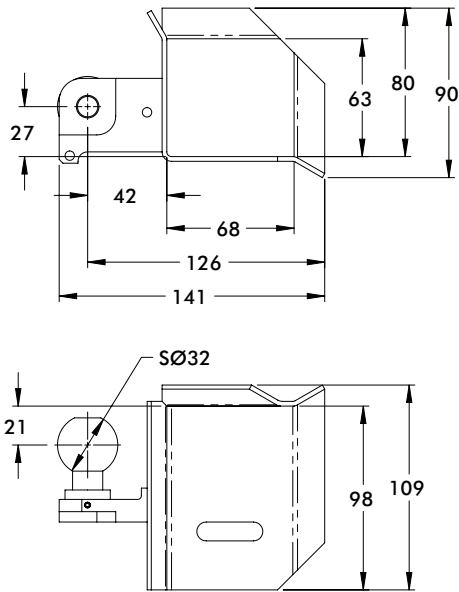

Accelerate® Tooling Collection | Dimensions

GTS-100 32mm Ball 80mm Shovel

Optional spare parts

28.58mm Ball
GTS-WB-B112-L
GTS-WB-B112-R

32mm Ball
GTS-WB-32B-L
GTS-WB-32B-R

Material: Steel

Model Number	Weight
GTS-100-85-80LH-A	656g [1.45 lb]
GTS-100-85-80RH-A	

GTS-100 32mm Ball 100mm Shovel

Material: Steel

Model Number	Weight
GTS-100-85-100LH-A	730g [1.61 lb]
GTS-100-85-100RH-A	

Dimensions and technical information are subject to change without notice