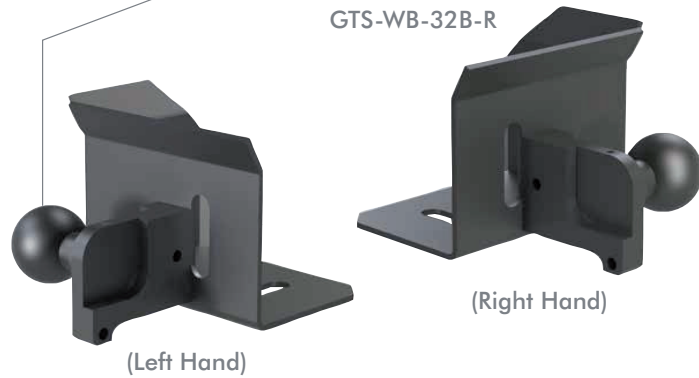

Accelerate® Tooling Collection | Dimensions

GTS-100 32mm Ball 80mm Shovel

Optional spare parts

28.58mm Ball
GTS-WB-B112-L
GTS-WB-B112-R

32mm Ball
GTS-WB-32B-L
GTS-WB-32B-R

Material: Steel

Model Number	Weight
GTS-100-85-80LH-A	656g [1.45 lb]
GTS-100-85-80RH-A	

GTS-100 32mm Ball 100mm Shovel

Material: Steel

Model Number	Weight
GTS-100-85-100LH-A	730g [1.61 lb]
GTS-100-85-100RH-A	

Dimensions and technical information are subject to change without notice